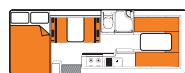

EXPLORER